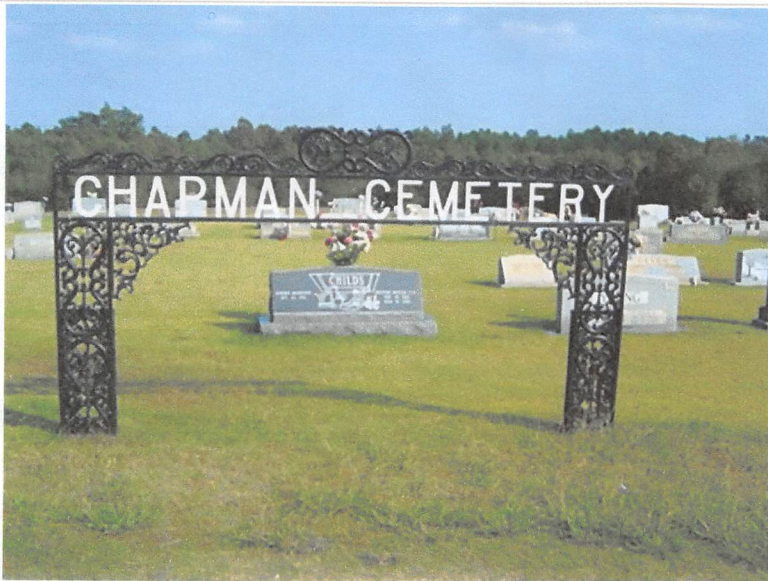

Chapman Cemetery

http://www.findagrave.com/cgi-bin/fg.cgi?page=gr&GRid=27074240

dvansant_1 added this on 26 Oct 2012

Category Type: Portrait / Family Photo

reneflor originally submitted this to [Raymond Family Tree](#) on 30 Sep 2012

Burial: Chapman Cemetery Fairfield County South Carolina, USA Find A Grave Memorial# 27074240

Attached to in this tree

Enoch Grubbs Jr.
 1781 - 1844

Other trees this object is saved to

This object is not attached to any other tree

RODAY HEDGEPATH/Died 13 February 1841/in her 70th year
Rhoda Gumbly

BLAKE BURYING GROUND

Situated off Hwy.901 on Mr. Carl Gibson's home place, southeast of Chester County. Copied by Louise K. Crowder and Marilyn Moser.